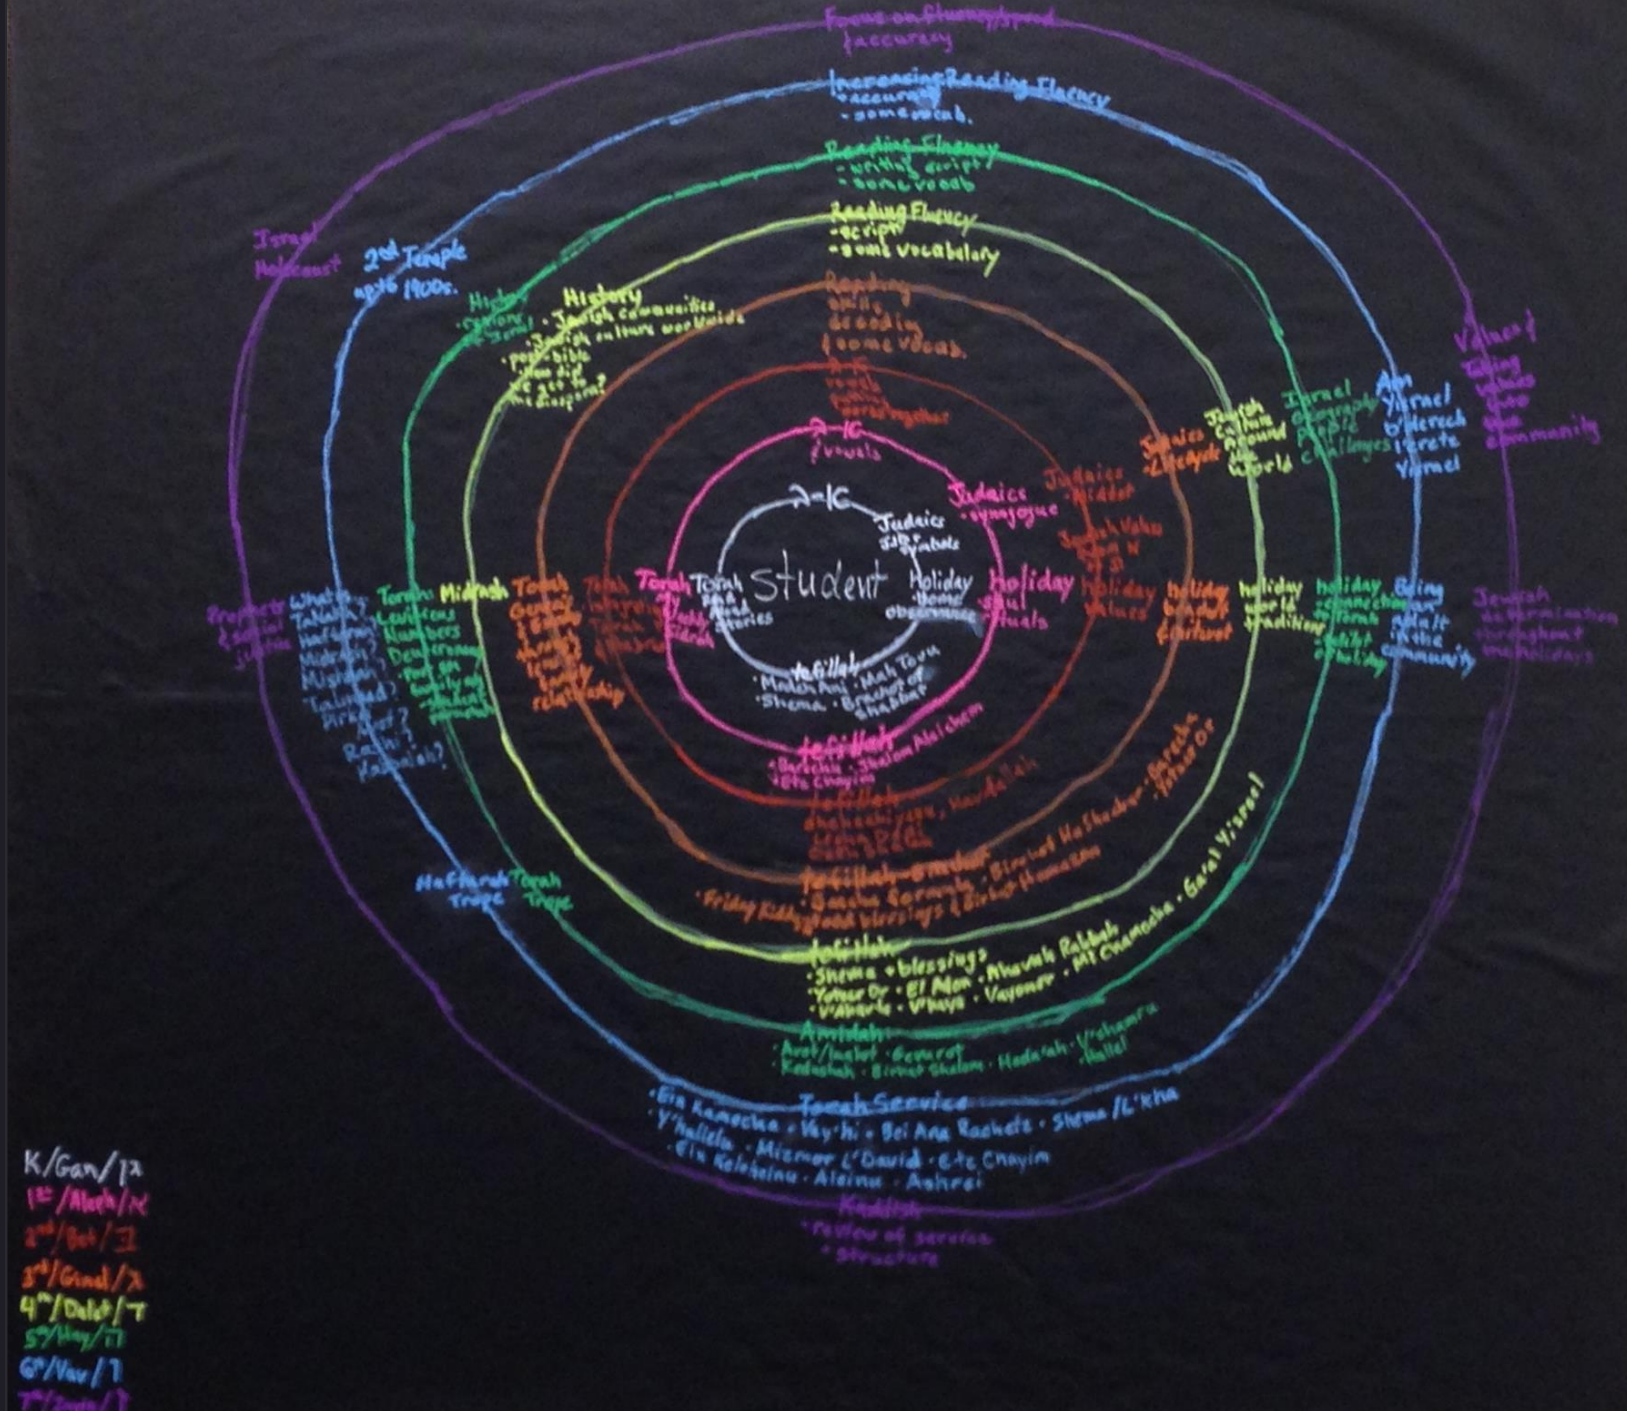

Congregation Sinai Religious School

- K/Gan/12
- 1st/Aleh/12
- 2nd/Bat/12
- 3rd/Gand/12
- 4th/Dale/12
- 5th/Hay/12
- 6th/Nov/12
- 7th/Zagal/12

Curriculum 2017-18